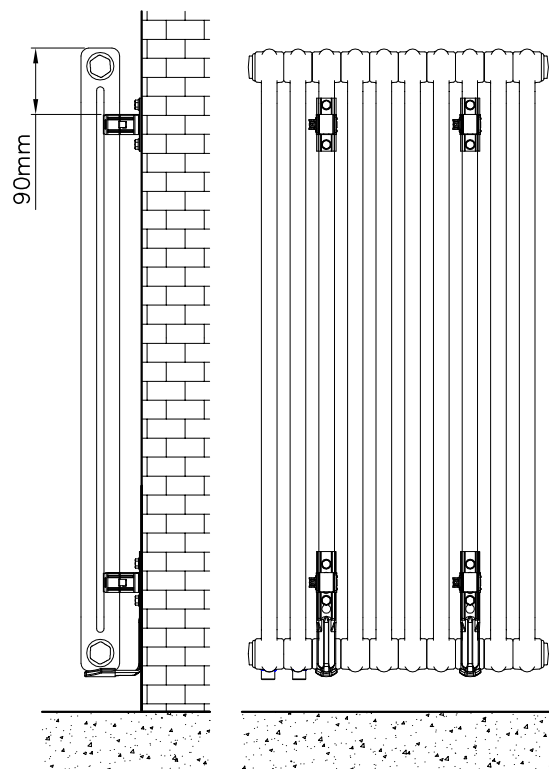

H mm	245-299	300-369	370-484	485-679	680-1000	1001-1500	1501-2200	
	SMB2T	SMB30	SMB40	SMB50	SMB75	SMB2T		
	max. 100kg	max. 100kg	max. 100kg	max. 100kg	max. 100kg	max. 100kg		
Model								
2xSMB	4-20 El.	4-20 El.	4-20 El.	4-20 El.	4-15 El.	4-15 El.	4-10 El.	4-12 El.
3xSMB	21-35 El.	21-35 El.	21-35 El.	21-35 El.	16-30 El.	16-30 El.	11-20 El.	13-22 El.
4xSMB	36-50 El.	36-50 El.	36-50 El.	36-45 El.	31-45 El.	31-45 El.	21-30 El.	23-32 El.
5xSMB	51-65 El.	51-65 El.	51-60 El.	46-60 El.	46-60 El.	46-60 El.	31-40 El.	33-42 El.

SMB2T H=245-299mm

SMB2T H=1001-2200mm

SMB30/40/50/75