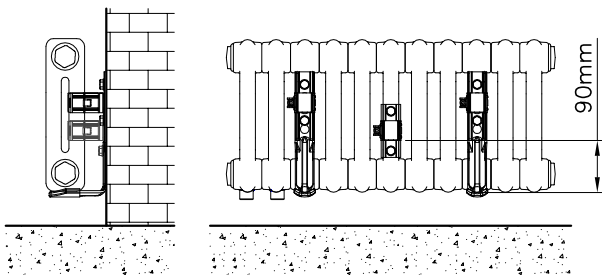

H mm	245-299	300-369	370-484	485-679	680-1000	1001-1500	1501-2200	
	SMB2T	SMB30	SMB40	SMB50	SMB75	SMB2T		
	max. 100kg	max. 100kg	max. 100kg	max. 100kg	max. 100kg	max. 100kg		
Model								
2xSMB	4-20 El.	4-20 El.	4-20 El.	4-20 El.	4-15 El.	4-15 El.	4-10 El.	4-12 El.
3xSMB	21-35 El.	21-35 El.	21-35 El.	21-35 El.	16-30 El.	16-30 El.	11-20 El.	13-22 El.
4xSMB	36-50 El.	36-50 El.	36-50 El.	36-45 El.	31-45 El.	31-45 El.	21-30 El.	23-32 El.
5xSMB	51-65 El.	51-65 El.	51-60 El.	46-60 El.	46-60 El.	46-60 El.	31-40 El.	33-42 El.

SMB2T H=245-299mm

SMB2T H=1001-2200mm

SMB30/40/50/75