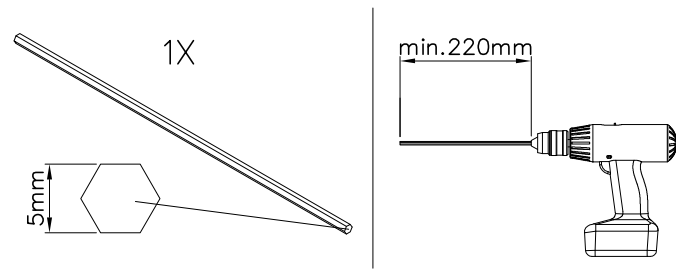

H mm	245-299	300-369	370-484	485-679	680-1000	1001-1500	1501-2200	
	SMB2T	SMB30	SMB40	SMB50	SMB75	SMB2T		
	max. 100kg	max. 100kg	max. 100kg	max. 100kg	max. 100kg	max. 100kg		
Model								
2xSMB	4-20 El.	4-20 El.	4-20 El.	4-20 El.	4-15 El.	4-15 El.	4-10 El.	4-12 El.
3xSMB	21-35 El.	21-35 El.	21-35 El.	21-35 El.	16-30 El.	16-30 El.	11-20 El.	13-22 El.
4xSMB	36-50 El.	36-50 El.	36-50 El.	36-45 El.	31-45 El.	31-45 El.	21-30 El.	23-32 El.
5xSMB	51-65 El.	51-65 El.	51-60 El.	46-60 El.	46-60 El.	46-60 El.	31-40 El.	33-42 El.

SMB2T H=245-299mm

SMB2T H=1001-2200mm

SMB30/40/50/75